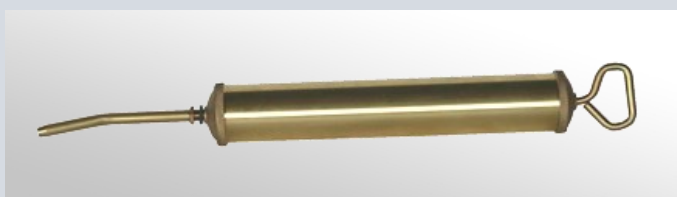

ROMEO COBALCHINI®

SIRINGHE PER OLIO - Corpo e cannucchia rigida in ottone lucido
OIL GUNS - Body and spout brass made

Codice Code ref.	Ø [mm] O.D. [mm]	Lungh. Tot. [mm] Tot. Length [mm]	Volume [cm ³] Volume [cm ³]
88.30	30	240	100
88.40	40	300	250
88.50	50	340	500
88.50-1000	50	550	1000

SIRINGHE PER OLIO IN ACCIAIO - Corpo in acciaio e cannucchia flessibile in gomma
OIL GUNS STEEL MADE - Body steel made and flexible spout rubber made

Codice Code ref.	Ø [mm] O.D. [mm]	Lungh. Tot. [mm] Tot. Length [mm]	Volume [cm ³] Volume [cm ³]
88.50-A	57	350	500

SIRINGHE PER OLIO CAMBIO E DIFFERENZIALI - Corpo acciaio nero e cannucchia flessibile
OIL GUNS FOR GEARBOXES & DIFFERENTIAL UNITS - Black steel body and flexible spout

Codice Code ref.	Ø [mm] O.D. [mm]	Lungh. Tot. [mm] Tot. Length [mm]	Volume [cm ³] Volume [cm ³]
88.60	60	290	750

Con cannucce svitabili rigida e flessibile
With detachable rigid spout & flexible spout

OLIATORI A PRESSIONE - Serbatoio, impugnatura e pompa in plastica
OLICANS - Plastic reservoir, handle & pump

Codice Code ref.	Peso [g] Weight [g]	Volume [cm ³] Volume [cm ³]
Con cannucchia svitabile rigida / With detachable rigid spout		
82.02-PL	130	200
82.03-PL	140	300
82.05-PL	150	500
82.07-PL	190	750
Con cannucchia svitabile flessibile / With detachable flexible spout		
82.12-PL	130	200
82.13-PL	140	300
82.15-PL	150	500
82.17-PL	190	750